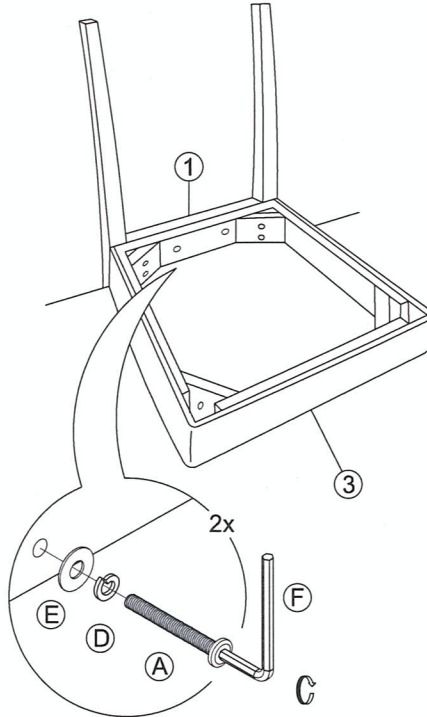

MSDC206I (STRIVO)

MSDC206I (STRIVO)

			√
①	x1	870x430x70mm	
②	x1	105x465x430mm	
③	x2	38x38x430mm	

MSDC206I (STRIVO)

<p>A x 2</p>  <p>M6x45mm</p>	<p>B x 4</p>  <p>M6x60mm</p>	<p>C x 4</p>  <p>M6x80mm</p>
---	---	--

<p>D x 10</p>  <p>SPRING WASHER 1/4"</p>	<p>E x 10</p>  <p>FLAT WASHER 1/4"</p>	<p>F x 1</p>  <p>ALLEN KEY (M4)</p>
---	---	---

MSDC206I (STRIVO)

1

A x 2  M6x45mm	D x 2  SPRING WASHER 1/4"	E x 2  FLAT WASHER 1/4"	F x 1  ALLEN KEY (M4)
---	---	---	--

2

C x 4  M6x80mm	D x 4  SPRING WASHER 1/4"	E x 4  FLAT WASHER 1/4"	F x 1  ALLEN KEY (M4)
---	---	---	--

MSDC206I (STRIVO)

3

B x 4  M6x60mm	D x 4  SPRING WASHER 1/4"	E x 4  FLAT WASHER 1/4"	F x 1  ALLEN KEY (M4)
---	---	---	--