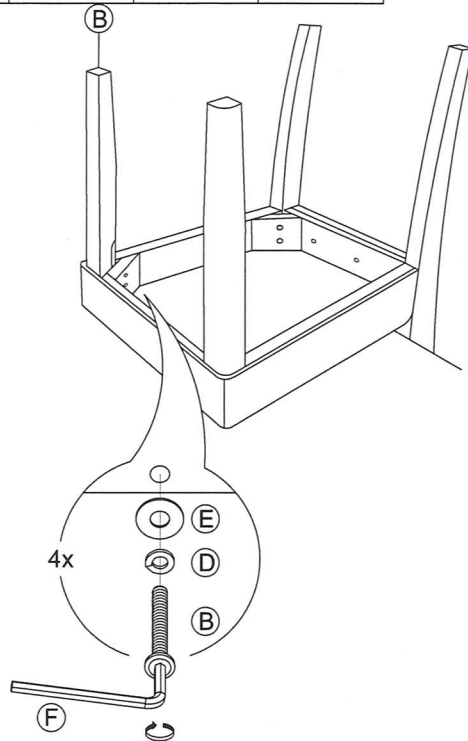

<p>D x 10</p>  <p>SPRING WASHER 1/4"</p>	<p>E x 10</p>  <p>FLAT WASHER 1/4"</p>	<p>F x 1</p>  <p>ALLEN KEY (M4)</p>
---	---	---

MSDC206I (STRIVO)

1

A x 2  M6x45mm	D x 2  SPRING WASHER 1/4"	E x 2  FLAT WASHER 1/4"	F x 1  ALLEN KEY (M4)
---	---	---	--

2

C x 4  M6x80mm	D x 4  SPRING WASHER 1/4"	E x 4  FLAT WASHER 1/4"	F x 1  ALLEN KEY (M4)
---	---	---	--

MSDC206I (STRIVO)

3

B x 4  M6x60mm	D x 4  SPRING WASHER 1/4"	E x 4  FLAT WASHER 1/4"	F x 1  ALLEN KEY (M4)
---	---	---	--