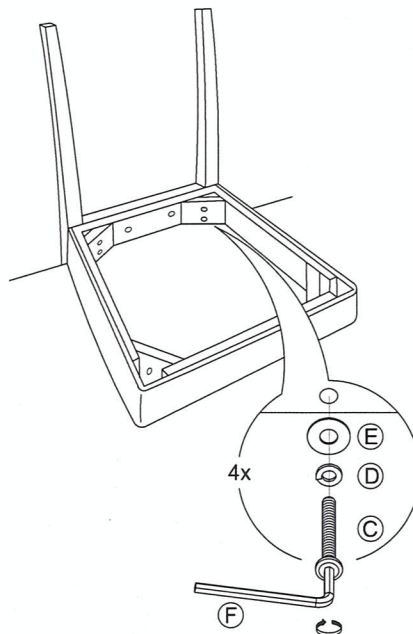

MSDC206I (STRIVO)

MSDC206I (STRIVO)

			√
①	x1	870x430x70mm	
②	x1	105x465x430mm	
③	x2	38x38x430mm	

MSDC206I (STRIVO)

<p>A x 2</p>  <p>M6x45mm</p>	<p>B x 4</p>  <p>M6x60mm</p>	<p>C x 4</p>  <p>M6x80mm</p>
---	---	--

<p>D x 10</p>  <p>SPRING WASHER 1/4"</p>	<p>E x 10</p>  <p>FLAT WASHER 1/4"</p>	<p>F x 1</p>  <p>ALLEN KEY (M4)</p>
---	---	---

MSDC206I (STRIVO)

1

A x 2  M6x45mm	D x 2  SPRING WASHER 1/4"	E x 2  FLAT WASHER 1/4"	F x 1  ALLEN KEY (M4)
---	---	---	--

2

C x 4  M6x80mm	D x 4  SPRING WASHER 1/4"	E x 4  FLAT WASHER 1/4"	F x 1  ALLEN KEY (M4)
---	---	---	--

MSDC206I (STRIVO)

3

B x 4  M6x60mm	D x 4  SPRING WASHER 1/4"	E x 4  FLAT WASHER 1/4"	F x 1  ALLEN KEY (M4)
---	---	---	--