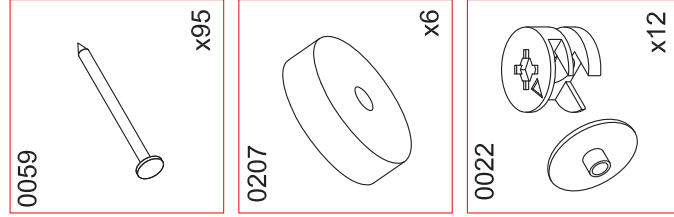

MODERN (STYLE)	STL.327.01
	STL.327.02
MODERN (TECHNO)	STL.328.01
	STL.328.02
MODERN (ABRIS)	STL.329.01

\* - The facade is bought separately and can be used as right or left door of the cabinet.

A	B	C	D
1	546x1998x16	1	1/2
2	546x1964x16	1	1/2
3	330x1964x16	1	1/2
4	450x1998x16	1	1/2
5	804x900x16	2	2/2
6	1992x406x3	2	1/2
7	1992x366x3	1	1/2
8	787x220x16	1	2/2
9	320x338x16	4	2/2

Can be assembled in both left and right execution.

furniture fittings art. 016 is used to pull together two cabinets