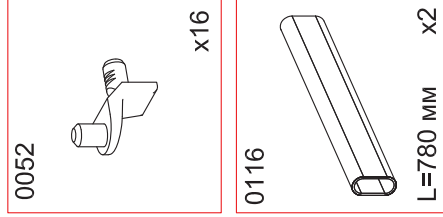

MODERN (STYLE)	STL.327.01
	STL.327.02
MODERN (TECHNO)	STL.328.01
	STL.328.02
MODERN (ABRIS)	STL.329.01

\* - The facade is bought separately and can be used as right or left door of the cabinet.

A	B	C	D
1	546x1998x16	1	1/2
2	546x1964x16	1	1/2
3	330x1964x16	1	1/2
4	450x1998x16	1	1/2
5	804x900x16	2	2/2
6	1992x406x3	2	1/2
7	1992x366x3	1	1/2
8	787x220x16	1	2/2
9	320x338x16	4	2/2

Can be assembled in both left and right execution.

furniture fittings art. 016 is used to pull together two cabinets