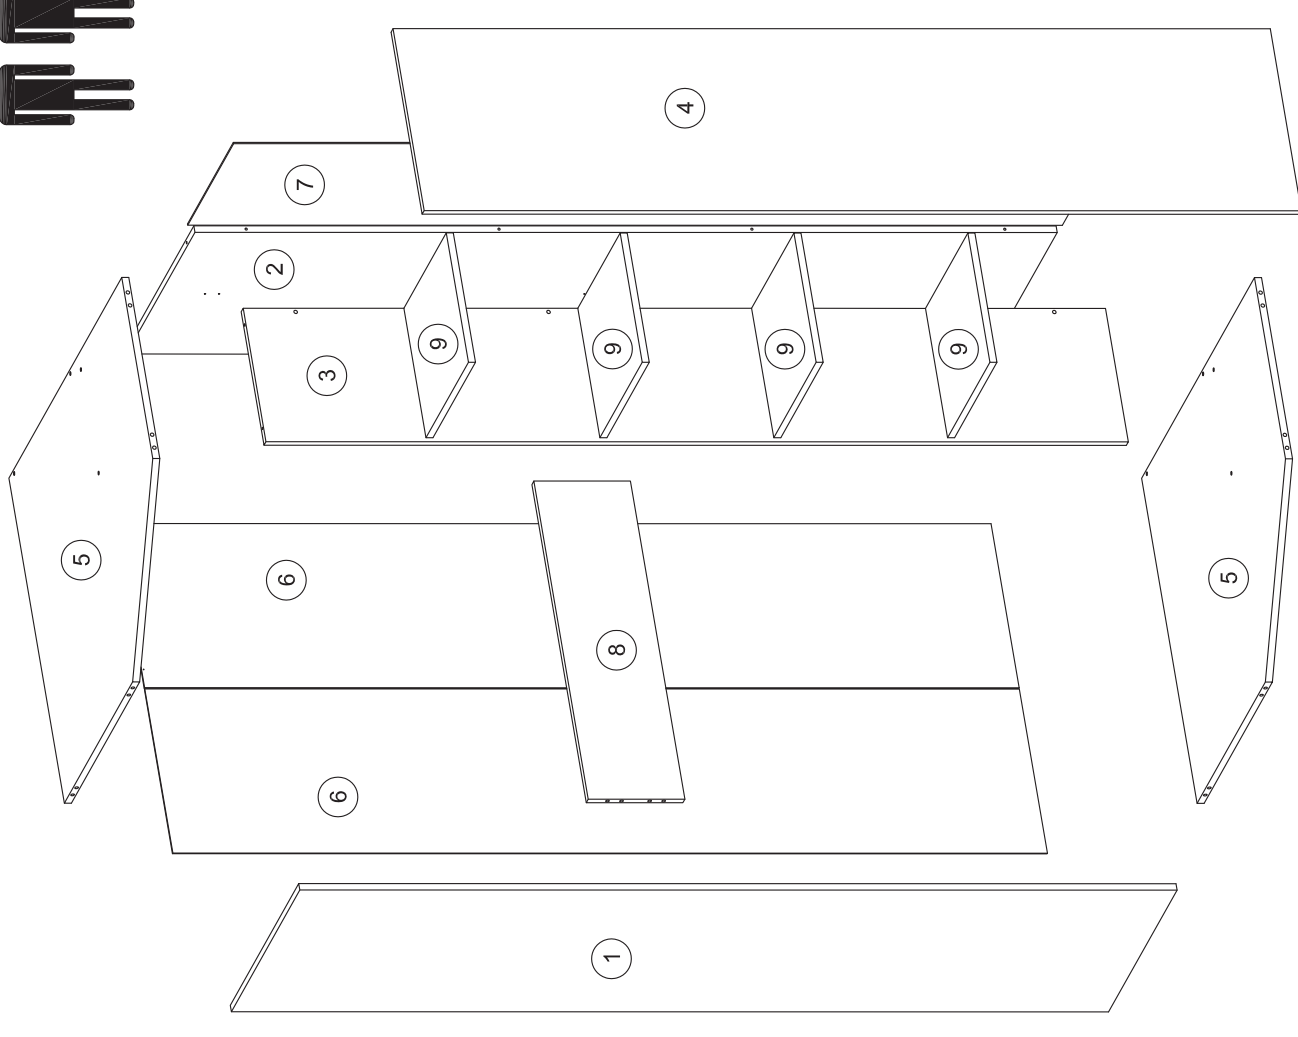

MODERN (STYLE)	STL.327.01
	STL.327.02
MODERN (TECHNO)	STL.328.01
	STL.328.02
MODERN (ABRIS)	STL.329.01

\* - The facade is bought separately and can be used as right or left door of the cabinet.

A	B	C	D
1	546x1998x16	1	1/2
2	546x1964x16	1	1/2
3	330x1964x16	1	1/2
4	450x1998x16	1	1/2
5	804x900x16	2	2/2
6	1992x406x3	2	1/2
7	1992x366x3	1	1/2
8	787x220x16	1	2/2
9	320x338x16	4	2/2

Can be assembled in both left and right execution.

furniture fittings art. 016 is used to pull together two cabinets