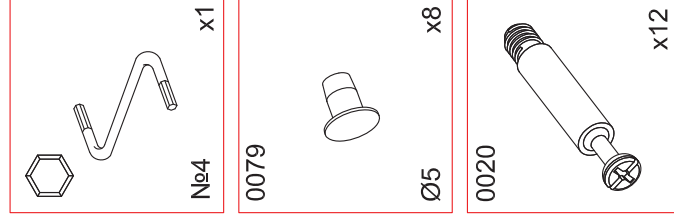

MODERN (STYLE)	STL.327.01
	STL.327.02
MODERN (TECHNO)	STL.328.01
	STL.328.02
MODERN (ABRIS)	STL.329.01

\* - The facade is bought separately and can be used as right or left door of the cabinet.

A	B	C	D
1	546x1998x16	1	1/2
2	546x1964x16	1	1/2
3	330x1964x16	1	1/2
4	450x1998x16	1	1/2
5	804x900x16	2	2/2
6	1992x406x3	2	1/2
7	1992x366x3	1	1/2
8	787x220x16	1	2/2
9	320x338x16	4	2/2

Can be assembled in both left and right execution.

furniture fittings art. 016 is used to pull together two cabinets