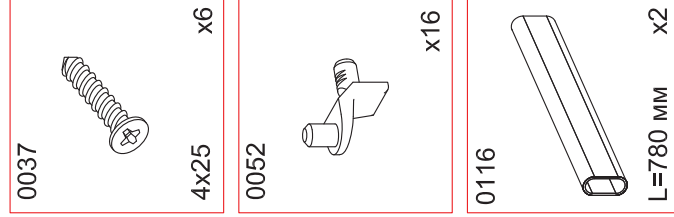

MODERN (STYLE)	STL.327.01
	STL.327.02
MODERN (TECHNO)	STL.328.01
	STL.328.02
MODERN (ABRIS)	STL.329.01

\* - The facade is bought separately and can be used as right or left door of the cabinet.

A	B	C	D
1	546x1998x16	1	1/2
2	546x1964x16	1	1/2
3	330x1964x16	1	1/2
4	450x1998x16	1	1/2
5	804x900x16	2	2/2
6	1992x406x3	2	1/2
7	1992x366x3	1	1/2
8	787x220x16	1	2/2
9	320x338x16	4	2/2

Can be assembled in both left and right execution.

furniture fittings art. 016 is used to pull together two cabinets