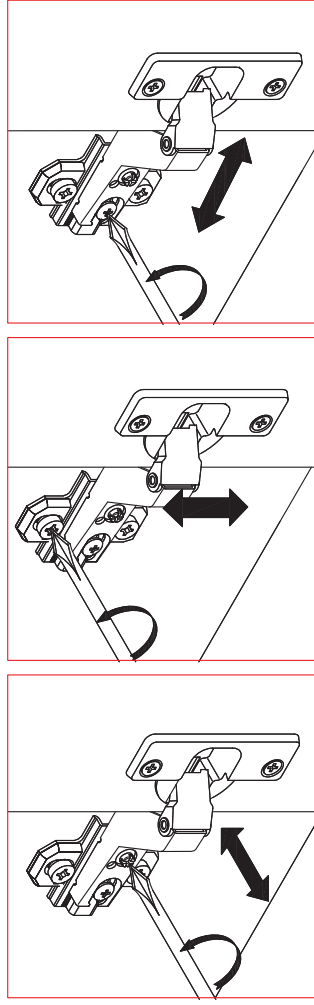

MODERN (STYLE)	STL.327.01
	STL.327.02
MODERN (TECHNO)	STL.328.01
	STL.328.02
MODERN (ABRIS)	STL.329.01

\* - The facade is bought separately and can be used as right or left door of the cabinet.

A	B	C	D
1	546x1998x16	1	1/2
2	546x1964x16	1	1/2
3	330x1964x16	1	1/2
4	450x1998x16	1	1/2
5	804x900x16	2	2/2
6	1992x406x3	2	1/2
7	1992x366x3	1	1/2
8	787x220x16	1	2/2
9	320x338x16	4	2/2

Can be assembled in both left and right execution.

furniture fittings art. 016 is used to pull together two cabinets