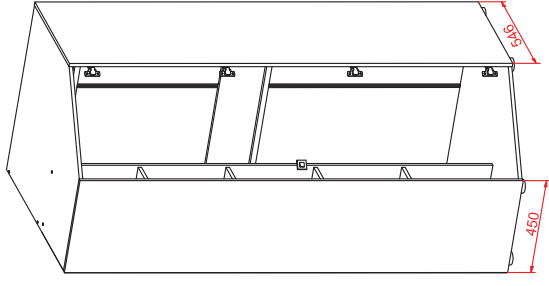

MODERN (STYLE)	STL.327.01
	STL.327.02
MODERN (TECHNO)	STL.328.01
	STL.328.02
MODERN (ABRIS)	STL.329.01

\* - The facade is bought separately and can be used as right or left door of the cabinet.

A	B	C	D
1	546x1998x16	1	1/2
2	546x1964x16	1	1/2
3	330x1964x16	1	1/2
4	450x1998x16	1	1/2
5	804x900x16	2	2/2
6	1992x406x3	2	1/2
7	1992x366x3	1	1/2
8	787x220x16	1	2/2
9	320x338x16	4	2/2

Can be assembled in both left and right execution.

furniture fittings art. 016 is used to pull together two cabinets