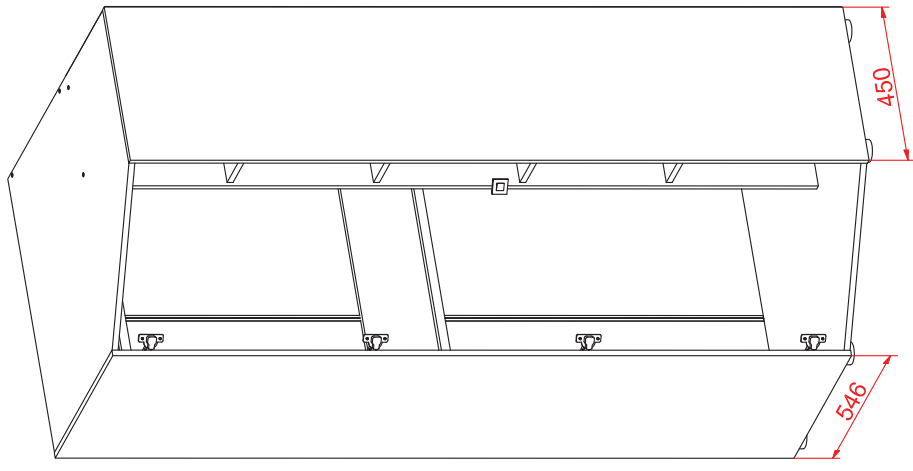

MODERN (STYLE)	STL.327.01
	STL.327.02
MODERN (TECHNO)	STL.328.01
	STL.328.02
MODERN (ABRIS)	STL.329.01

\* - The facade is bought separately and can be used as right or left door of the cabinet.

A	B	C	D
1	546x1998x16	1	1/2
2	546x1964x16	1	1/2
3	330x1964x16	1	1/2
4	450x1998x16	1	1/2
5	804x900x16	2	2/2
6	1992x406x3	2	1/2
7	1992x366x3	1	1/2
8	787x220x16	1	2/2
9	320x338x16	4	2/2

Can be assembled in both left and right execution.

furniture fittings art. 016 is used to pull together two cabinets