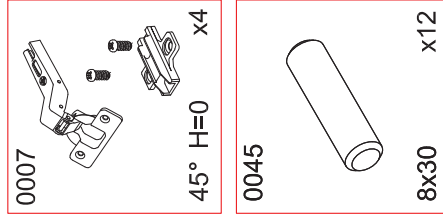

MODERN (STYLE)	STL.327.01
	STL.327.02
MODERN (TECHNO)	STL.328.01
	STL.328.02
MODERN (ABRIS)	STL.329.01

\* - The facade is bought separately and can be used as right or left door of the cabinet.

A	B	C	D
1	546x1998x16	1	1/2
2	546x1964x16	1	1/2
3	330x1964x16	1	1/2
4	450x1998x16	1	1/2
5	804x900x16	2	2/2
6	1992x406x3	2	1/2
7	1992x366x3	1	1/2
8	787x220x16	1	2/2
9	320x338x16	4	2/2

Can be assembled in both left and right execution.

furniture fittings art. 016 is used to pull together two cabinets