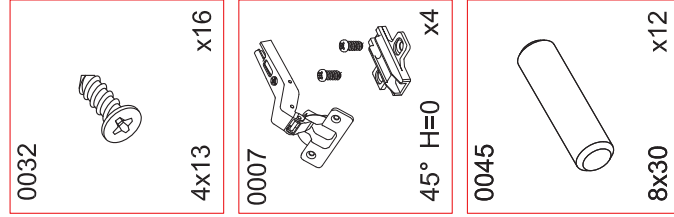

MODERN (STYLE)	STL.327.01
	STL.327.02
MODERN (TECHNO)	STL.328.01
	STL.328.02
MODERN (ABRIS)	STL.329.01

\* - The facade is bought separately and can be used as right or left door of the cabinet.

A	B	C	D
1	546x1998x16	1	1/2
2	546x1964x16	1	1/2
3	330x1964x16	1	1/2
4	450x1998x16	1	1/2
5	804x900x16	2	2/2
6	1992x406x3	2	1/2
7	1992x366x3	1	1/2
8	787x220x16	1	2/2
9	320x338x16	4	2/2

Can be assembled in both left and right execution.

furniture fittings art. 016 is used to pull together two cabinets