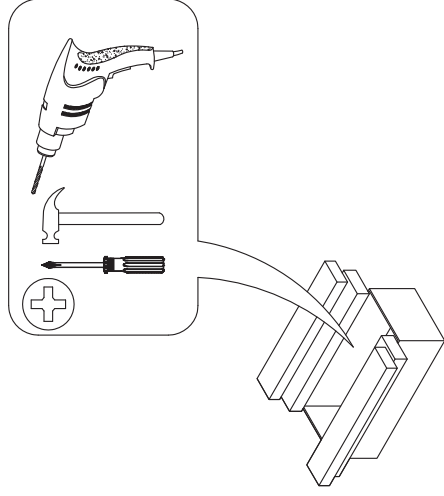

MODERN (STYLE)	STL.327.01
	STL.327.02
MODERN (TECHNO)	STL.328.01
	STL.328.02
MODERN (ABRIS)	STL.329.01

\* - The facade is bought separately and can be used as right or left door of the cabinet.

A	B	C	D
1	546x1998x16	1	1/2
2	546x1964x16	1	1/2
3	330x1964x16	1	1/2
4	450x1998x16	1	1/2
5	804x900x16	2	2/2
6	1992x406x3	2	1/2
7	1992x366x3	1	1/2
8	787x220x16	1	2/2
9	320x338x16	4	2/2

Can be assembled in both left and right execution.

furniture fittings art. 016 is used to pull together two cabinets