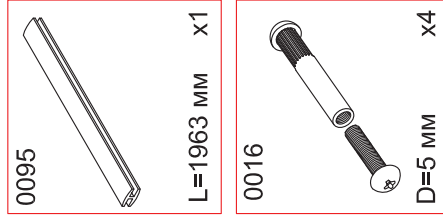

MODERN (STYLE)	STL.327.01
	STL.327.02
MODERN (TECHNO)	STL.328.01
	STL.328.02
MODERN (ABRIS)	STL.329.01

\* - The facade is bought separately and can be used as right or left door of the cabinet.

A	B	C	D
1	546x1998x16	1	1/2
2	546x1964x16	1	1/2
3	330x1964x16	1	1/2
4	450x1998x16	1	1/2
5	804x900x16	2	2/2
6	1992x406x3	2	1/2
7	1992x366x3	1	1/2
8	787x220x16	1	2/2
9	320x338x16	4	2/2

Can be assembled in both left and right execution.

furniture fittings art. 016 is used to pull together two cabinets