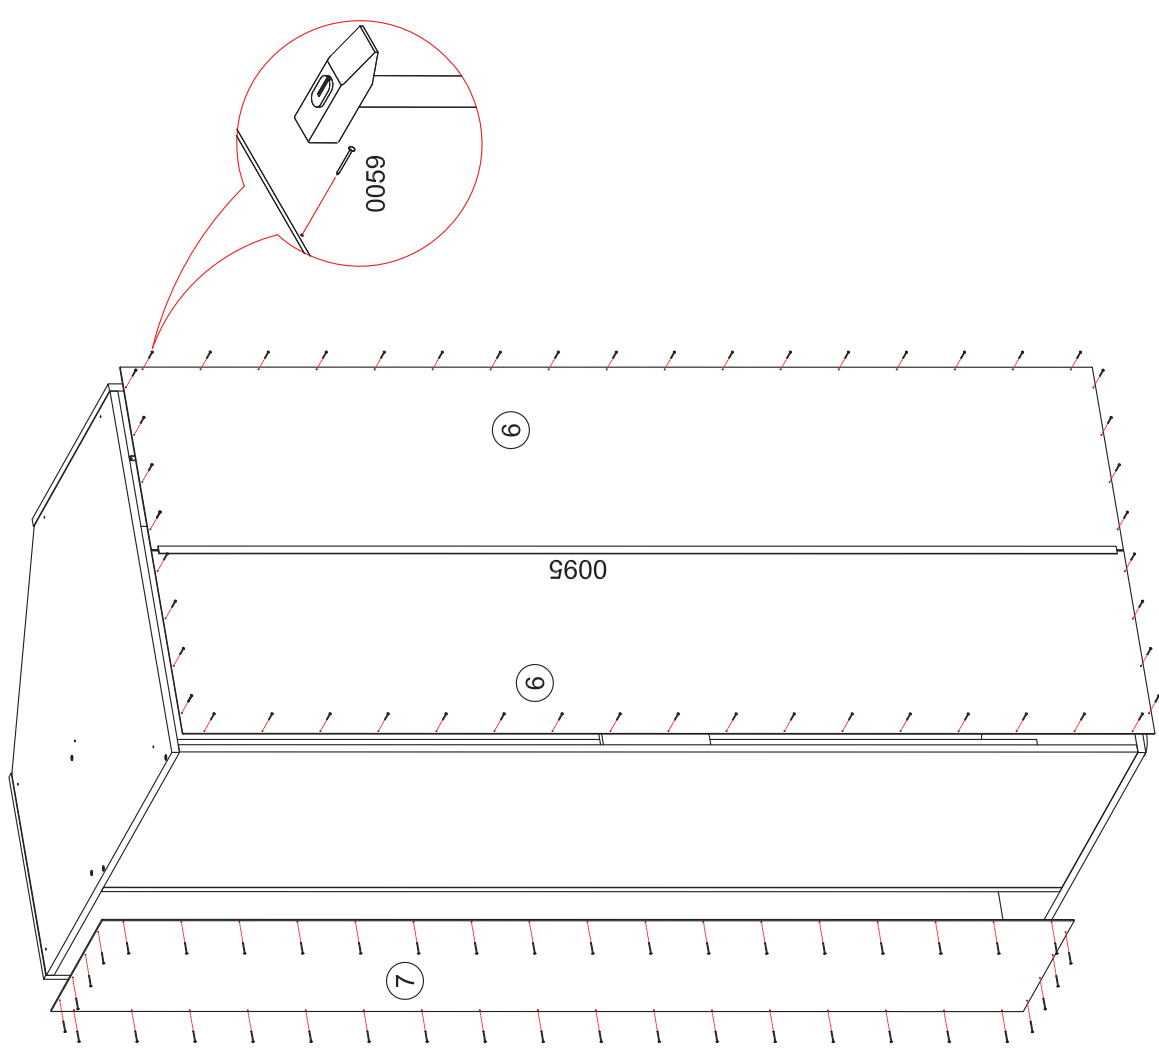

MODERN (STYLE)	STL.327.01
	STL.327.02
MODERN (TECHNO)	STL.328.01
	STL.328.02
MODERN (ABRIS)	STL.329.01

\* - The facade is bought separately and can be used as right or left door of the cabinet.

A	B	C	D
1	546x1998x16	1	1/2
2	546x1964x16	1	1/2
3	330x1964x16	1	1/2
4	450x1998x16	1	1/2
5	804x900x16	2	2/2
6	1992x406x3	2	1/2
7	1992x366x3	1	1/2
8	787x220x16	1	2/2
9	320x338x16	4	2/2

Can be assembled in both left and right execution.

furniture fittings art. 016 is used to pull together two cabinets