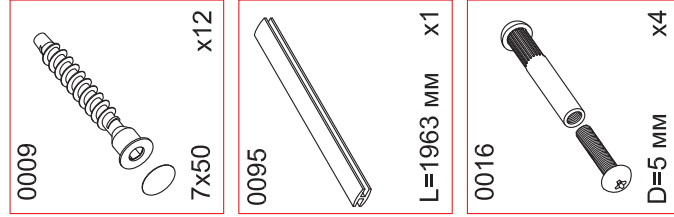

MODERN (STYLE)	STL.327.01
	STL.327.02
MODERN (TECHNO)	STL.328.01
	STL.328.02
MODERN (ABRIS)	STL.329.01

\* - The facade is bought separately and can be used as right or left door of the cabinet.

A	B	C	D
1	546x1998x16	1	1/2
2	546x1964x16	1	1/2
3	330x1964x16	1	1/2
4	450x1998x16	1	1/2
5	804x900x16	2	2/2
6	1992x406x3	2	1/2
7	1992x366x3	1	1/2
8	787x220x16	1	2/2
9	320x338x16	4	2/2

Can be assembled in both left and right execution.

furniture fittings art. 016 is used to pull together two cabinets