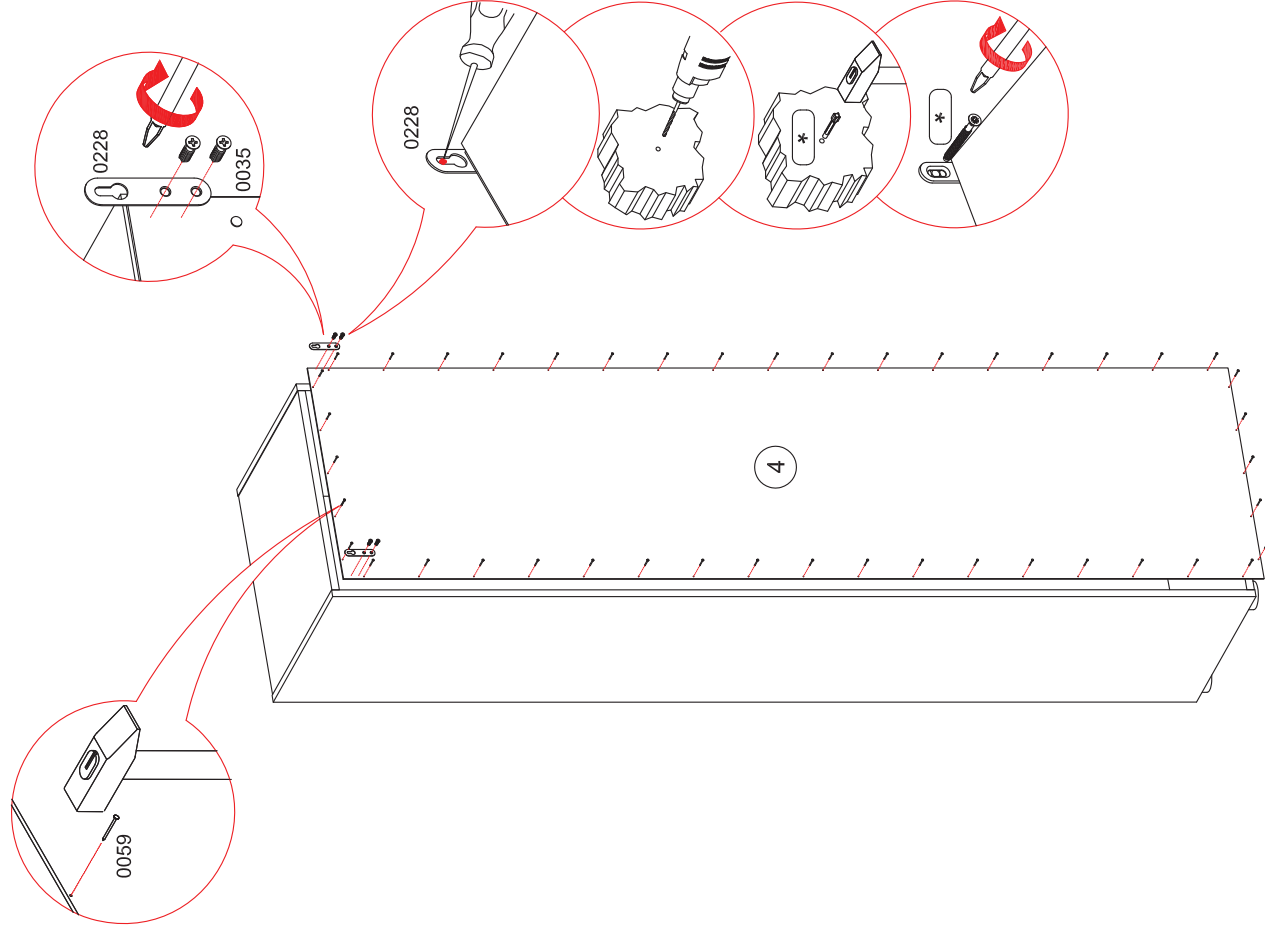

A	B	C	D
1	450x1998x16	2	1/1
2	449x468x16	1	1/1
3	449x468x16	1	1/1
4	1992x495x3	1	1/1
5	440x468x16	4	1/1

* - Due to different wall materials, we don't provide any mounting fittings. Please, contact specialized store in your neighborhood to find matching fittings.

furniture fittings art. 016 is used to pull together two cabinets

MODERN (STYLE)	STL.327.01
	STL.327.02
MODERN (TECHNO)	STL.328.01
	STL.328.02
MODERN (ABRIS)	STL.329.01

* - The facade is bought separately and can be used as right or left door of the cabinet.