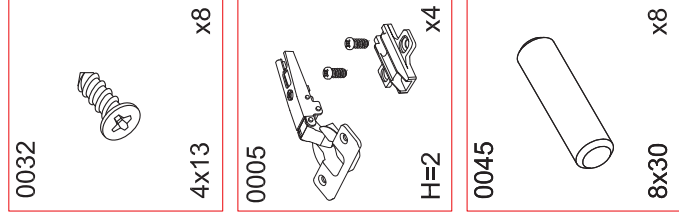

A	B	C	D
1	450x1998x16	2	1/1
2	449x468x16	1	1/1
3	449x468x16	1	1/1
4	1992x495x3	1	1/1
5	440x468x16	4	1/1

* - Due to different wall materials, we don't provide any mounting fittings. Please, contact specialized store in your neighborhood to find matching fittings.

furniture fittings art. 016 is used to pull together two cabinets

MODERN (STYLE)	STL.327.01
	STL.327.02
MODERN (TECHNO)	STL.328.01
	STL.328.02
MODERN (ABRIS)	STL.329.01

* - The facade is bought separately and can be used as right or left door of the cabinet.