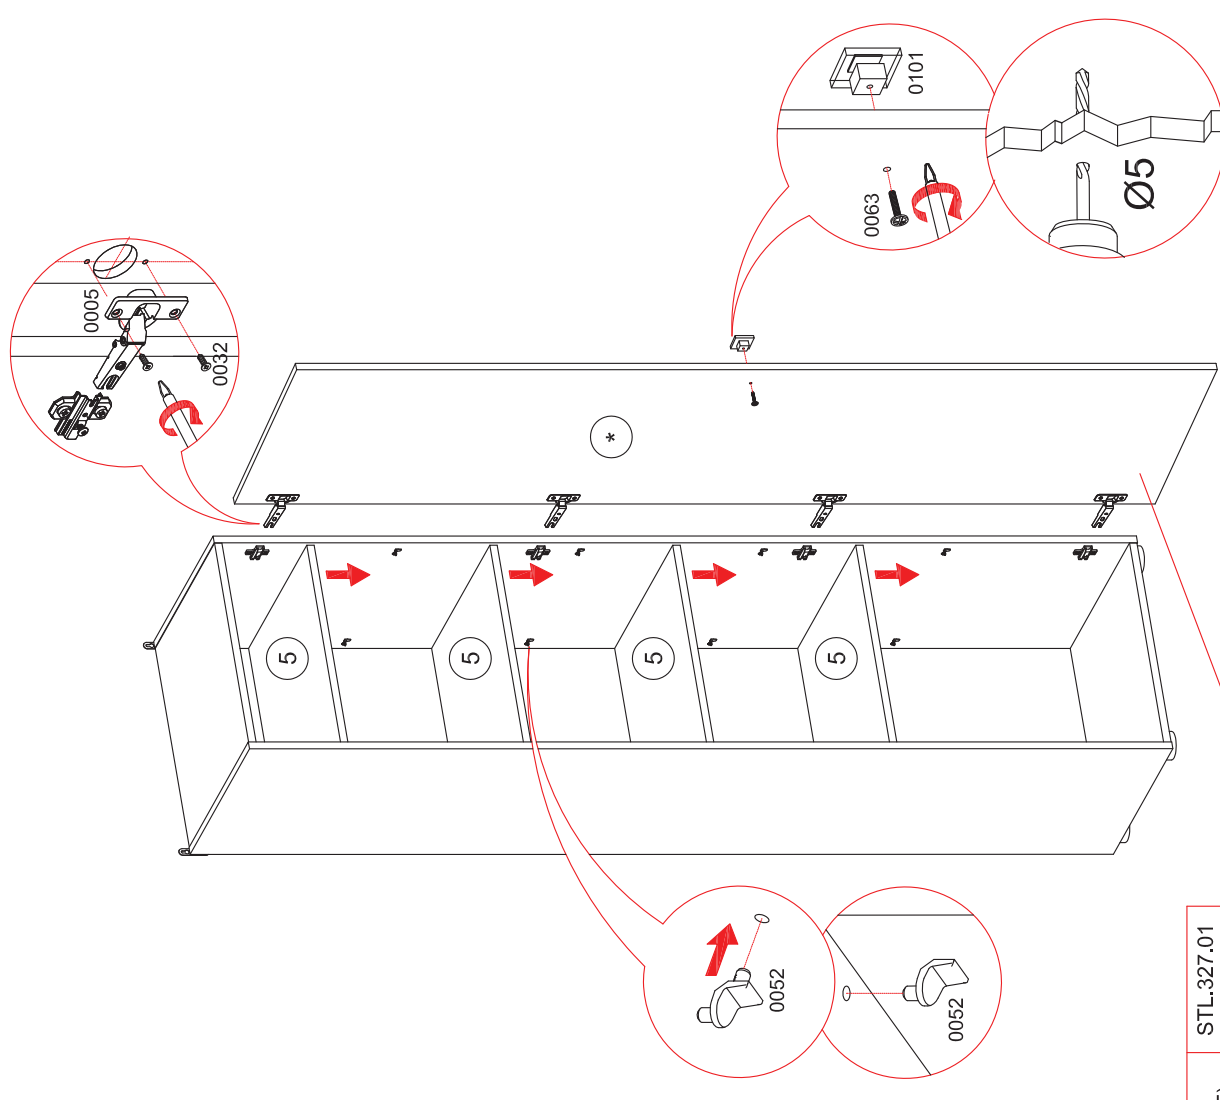

A	B	C	D
1	450x1998x16	2	1/1
2	449x468x16	1	1/1
3	449x468x16	1	1/1
4	1992x495x3	1	1/1
5	440x468x16	4	1/1

* - Due to different wall materials, we don't provide any mounting fittings. Please, contact specialized store in your neighborhood to find matching fittings.

furniture fittings art. 016 is used to pull together two cabinets

MODERN (STYLE)	STL.327.01
	STL.327.02
MODERN (TECHNO)	STL.328.01
	STL.328.02
MODERN (ABRIS)	STL.329.01

* - The facade is bought separately and can be used as right or left door of the cabinet.