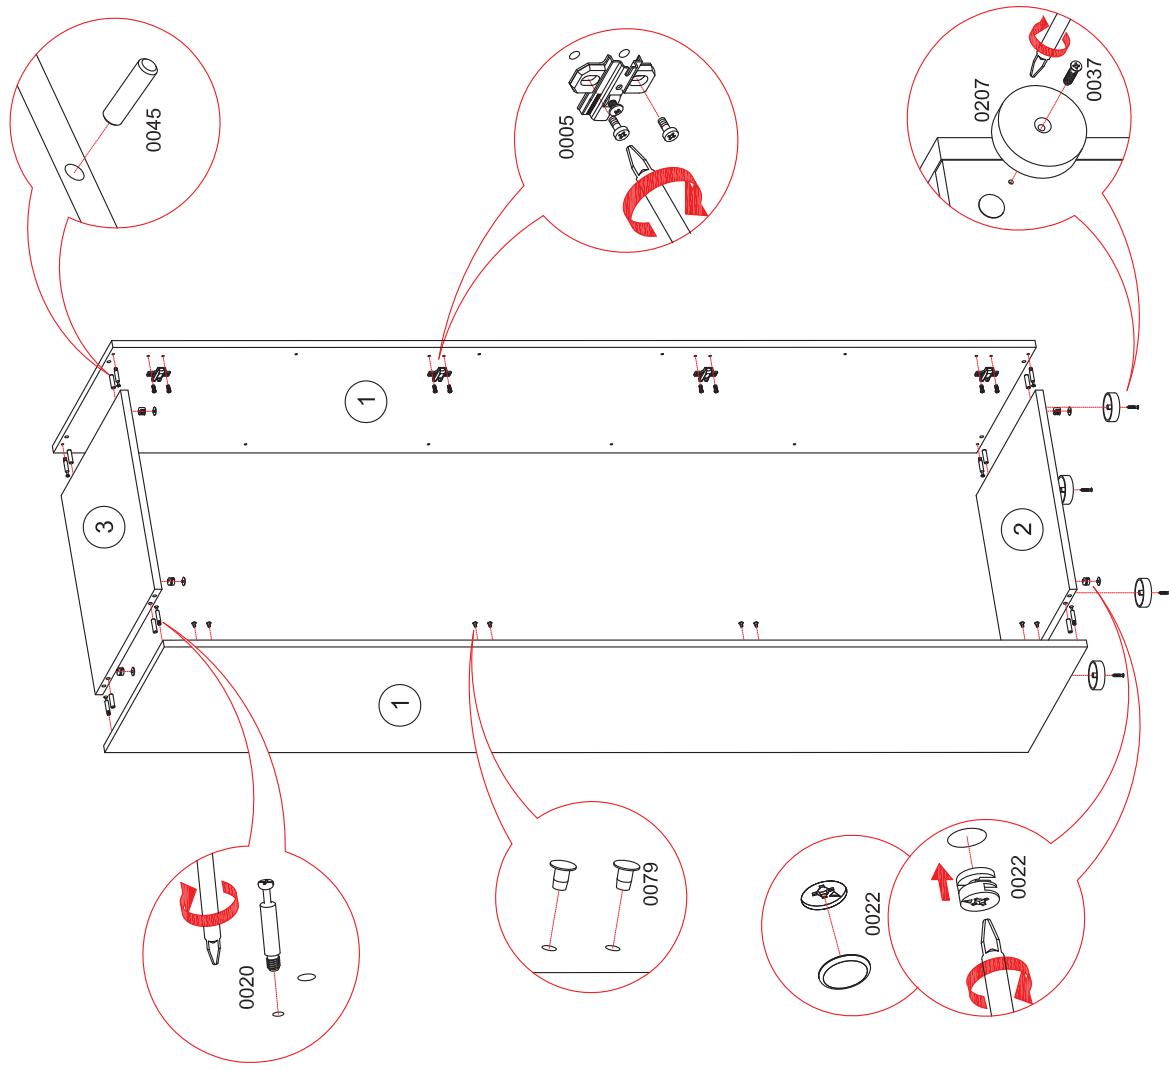

A	B	C	D
1	450x1998x16	2	1/1
2	449x468x16	1	1/1
3	449x468x16	1	1/1
4	1992x495x3	1	1/1
5	440x468x16	4	1/1

* - Due to different wall materials, we don't provide any mounting fittings. Please, contact specialized store in your neighborhood to find matching fittings.

furniture fittings art. 016 is used to pull together two cabinets

MODERN (STYLE)	STL.327.01
	STL.327.02
MODERN (TECHNO)	STL.328.01
	STL.328.02
MODERN (ABRIS)	STL.329.01

* - The facade is bought separately and can be used as right or left door of the cabinet.