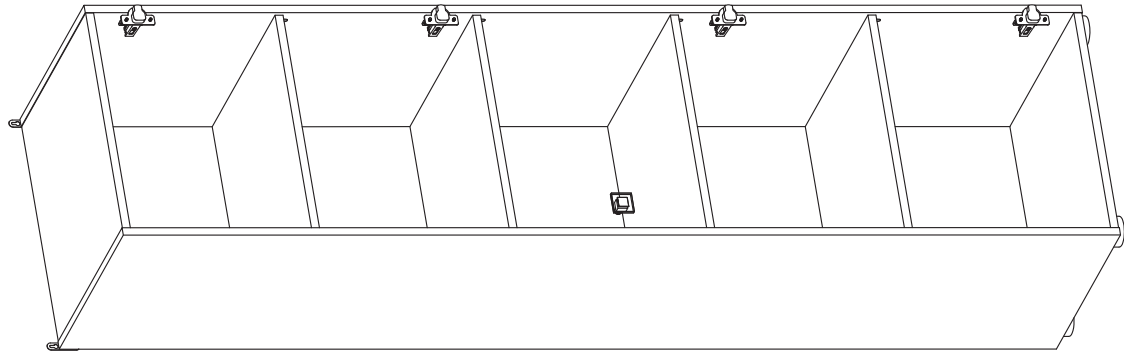

A	B	C	D
1	450x1998x16	2	1/1
2	449x468x16	1	1/1
3	449x468x16	1	1/1
4	1992x495x3	1	1/1
5	440x468x16	4	1/1

* - Due to different wall materials, we don't provide any mounting fittings. Please, contact specialized store in your neighborhood to find matching fittings.

furniture fittings art. 016 is used to pull together two cabinets

MODERN (STYLE)	STL.327.01
	STL.327.02
MODERN (TECHNO)	STL.328.01
	STL.328.02
MODERN (ABRIS)	STL.329.01

* - The facade is bought separately and can be used as right or left door of the cabinet.