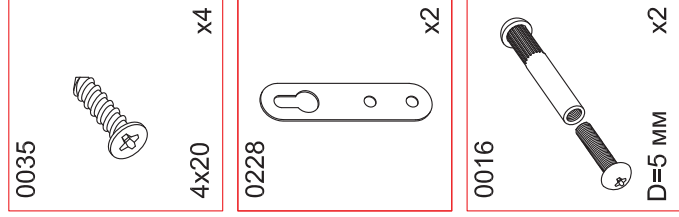

A	B	C	D
1	450x1998x16	2	1/1
2	449x468x16	1	1/1
3	449x468x16	1	1/1
4	1992x495x3	1	1/1
5	440x468x16	4	1/1

* - Due to different wall materials, we don't provide any mounting fittings. Please, contact specialized store in your neighborhood to find matching fittings.

furniture fittings art. 016 is used to pull together two cabinets

MODERN (STYLE)	STL.327.01
	STL.327.02
MODERN (TECHNO)	STL.328.01
	STL.328.02
MODERN (ABRIS)	STL.329.01

* - The facade is bought separately and can be used as right or left door of the cabinet.