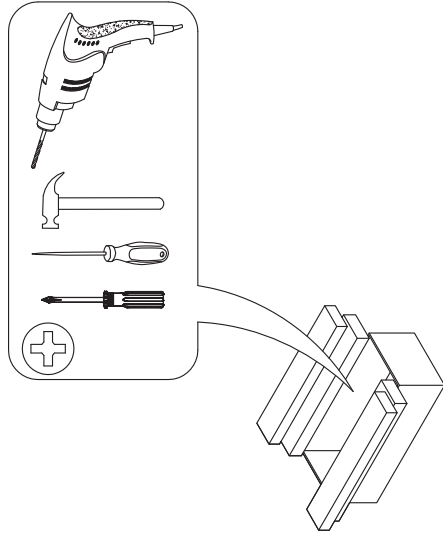

A	B	C	D
1	450x1998x16	2	1/1
2	449x468x16	1	1/1
3	449x468x16	1	1/1
4	1992x495x3	1	1/1
5	440x468x16	4	1/1

* - Due to different wall materials, we don't provide any mounting fittings. Please, contact specialized store in your neighborhood to find matching fittings.

furniture fittings art. 016 is used to pull together two cabinets

MODERN (STYLE)	STL.327.01
	STL.327.02
MODERN (TECHNO)	STL.328.01
	STL.328.02
MODERN (ABRIS)	STL.329.01

* - The facade is bought separately and can be used as right or left door of the cabinet.