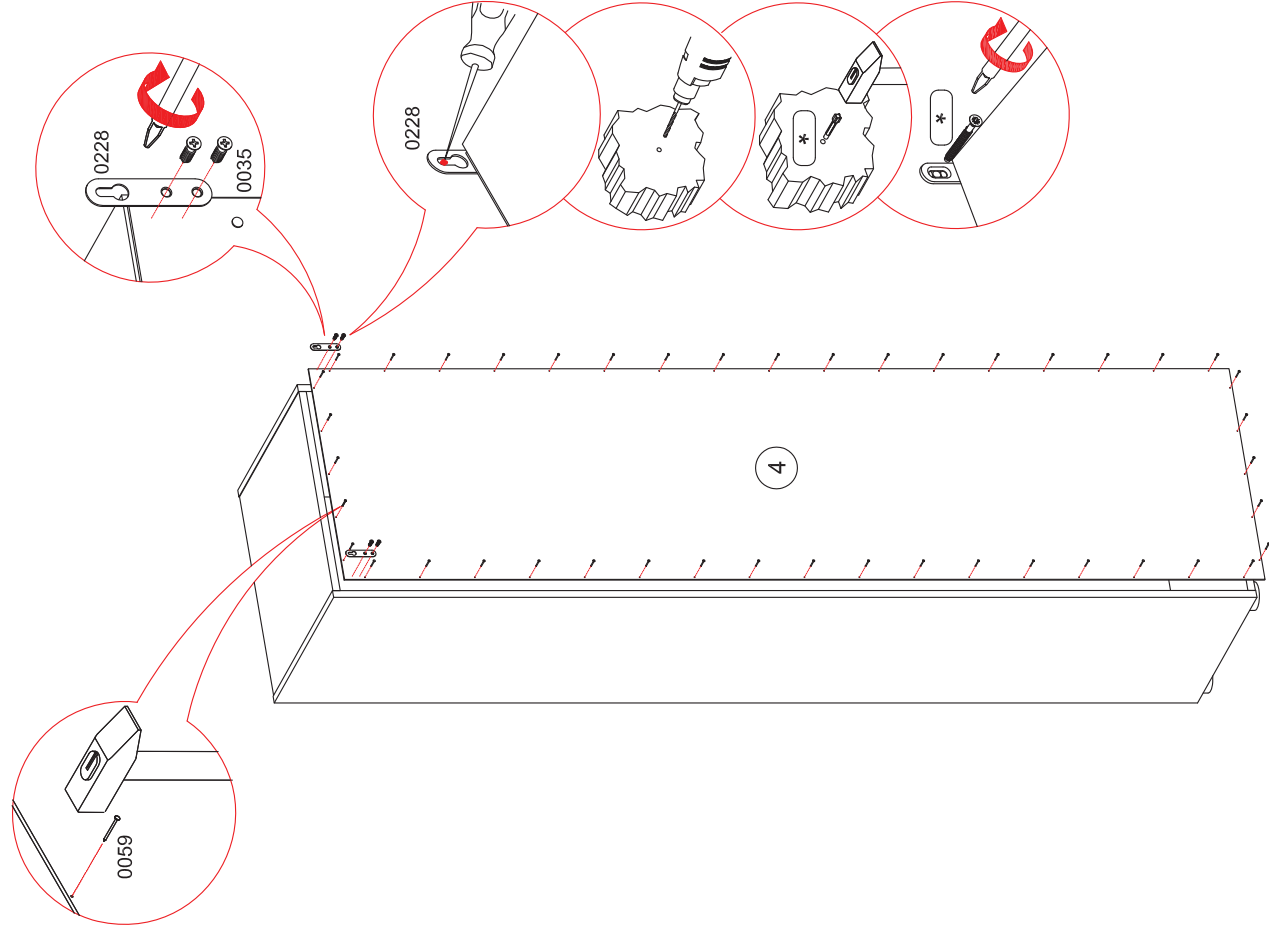

A	B	C	D
1	546x1998x16	2	1/1
2	545x468x16	1	1/1
3	545x468x16	1	1/1
4	1992x495x3	1	1/1
5	536x468x16	4	1/1

0037	4x25	x4	0035	4x20	x4	0228		x2	0016	D=5 MM	x2
			0032	4x13	x8	0005	H=2	x4	0045	8x30	x8
			0059		x45	0207		x4	0022		x8
						0079	Ø5	x8	0020		x8
			0063	M4x25	x1			x1	0101		x1
								x16			

furniture fittings art. 016 is used to pull together two cabinets

* - Due to different wall materials, we don't provide any mounting fittings. Please, contact specialized store in your neighborhood to find matching fittings.

MODERN (STYLE)	STL.327.01
MODERN (TECHNO)	STL.327.02
MODERN (ABRIS)	STL.328.01
	STL.328.02
	STL.329.01

* - The facade is bought separately and can be used as right or left door of the cabinet.