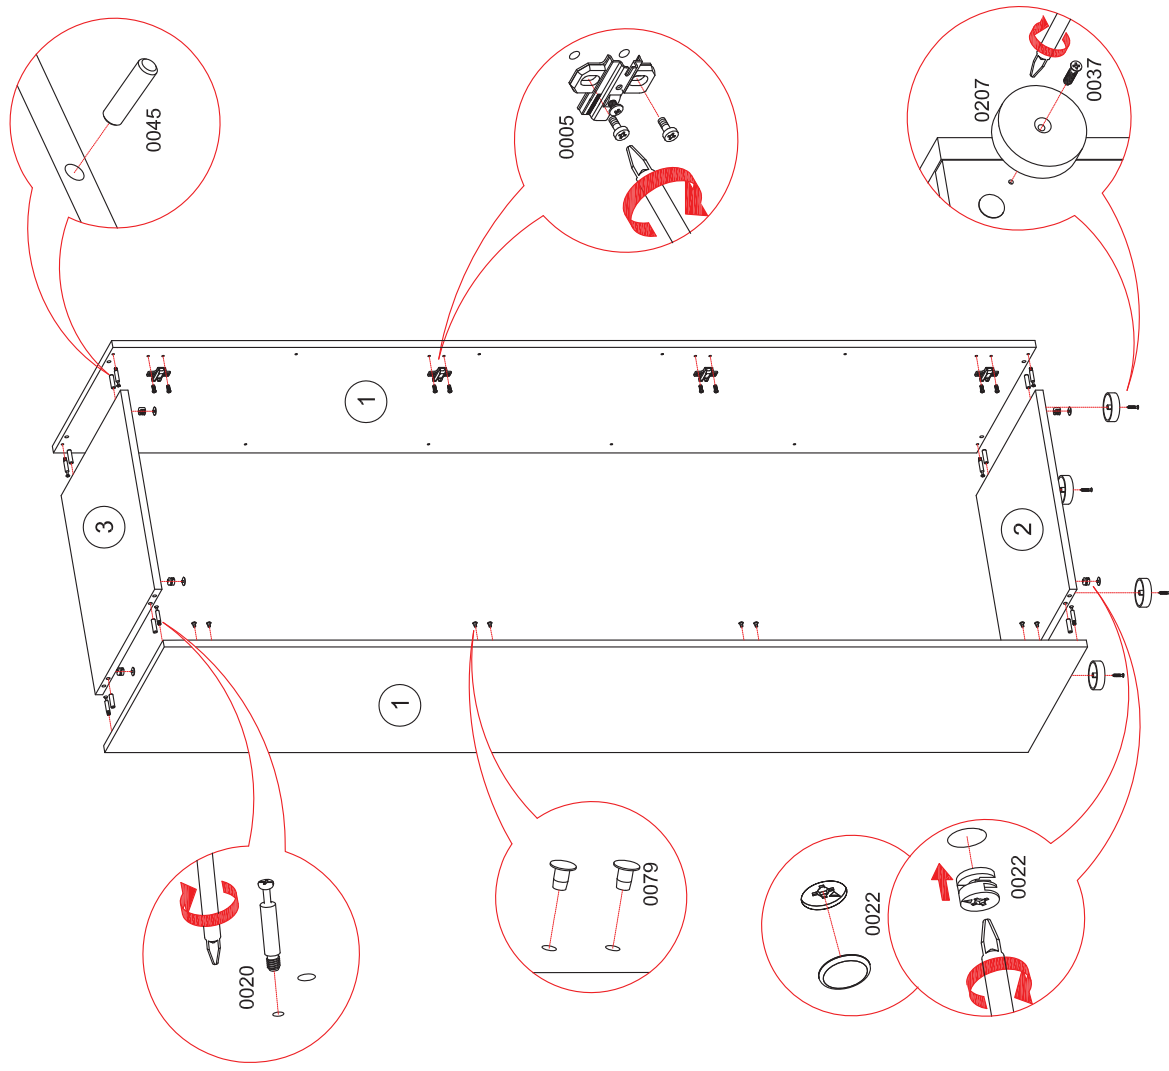

A	B	C	D
1	546x1998x16	2	1/1
2	545x468x16	1	1/1
3	545x468x16	1	1/1
4	1992x495x3	1	1/1
5	536x468x16	4	1/1

0037	4x25	x4	0035	4x20	x4	0228		x2	0016	D=5 MM	x2
			0032	4x13	x8	0005	H=2	x4	0045	8x30	x8
			0059		x45	0207		x4	0022		x8
						0079	Ø5	x8	0020		x8
			0063	M4x25	x1			x1	0101		x1
								x16			

furniture fittings art. 016 is used to pull together two cabinets

* - Due to different wall materials, we don't provide any mounting fittings. Please, contact specialized store in your neighborhood to find matching fittings.

MODERN (STYLE)	STL.327.01
MODERN (TECHNO)	STL.327.02
MODERN (ABRIS)	STL.328.01
	STL.328.02
	STL.329.01

* - The facade is bought separately and can be used as right or left door of the cabinet.