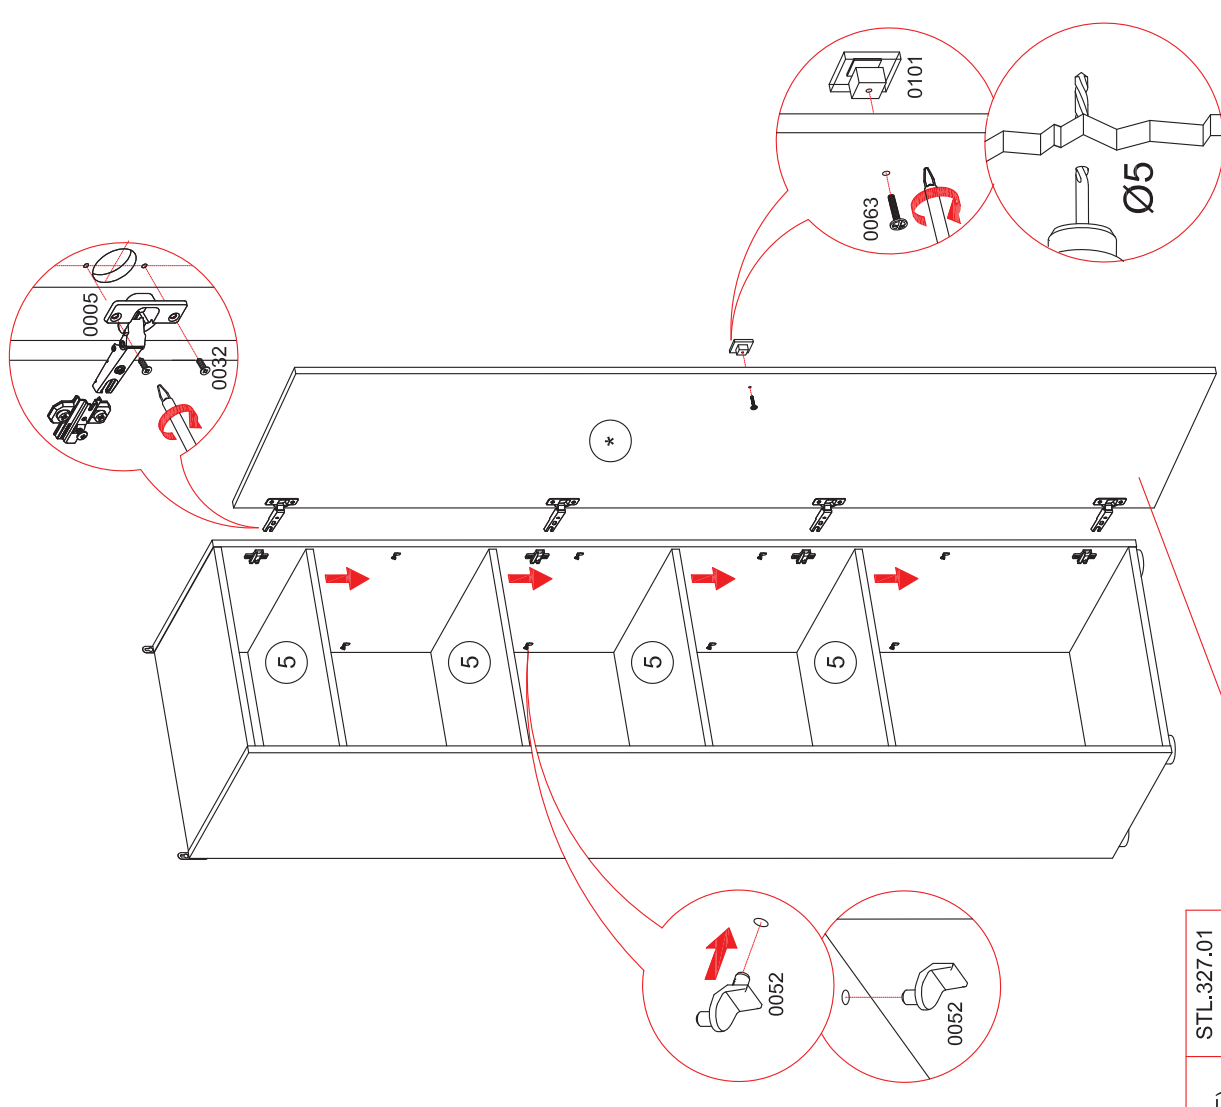

A	B	C	D
1	546x1998x16	2	1/1
2	545x468x16	1	1/1
3	545x468x16	1	1/1
4	1992x495x3	1	1/1
5	536x468x16	4	1/1

0037	4x25	x4	0035	4x20	x4	0228		x2	0016	D=5 MM	x2
			0032	4x13	x8	0005	H=2	x4	0045	8x30	x8
			0059		x45	0207		x4	0022		x8
						0079	Ø5	x8	0020		x8
			0063	M4x25	x1			x1	0101		x1
								x16			

furniture fittings art. 016 is used to pull together two cabinets

* - Due to different wall materials, we don't provide any mounting fittings. Please, contact specialized store in your neighborhood to find matching fittings.

MODERN (STYLE)	STL.327.01
MODERN (TECHNO)	STL.327.02
MODERN (ABRIS)	STL.328.01
	STL.328.02
	STL.329.01

* - The facade is bought separately and can be used as right or left door of the cabinet.