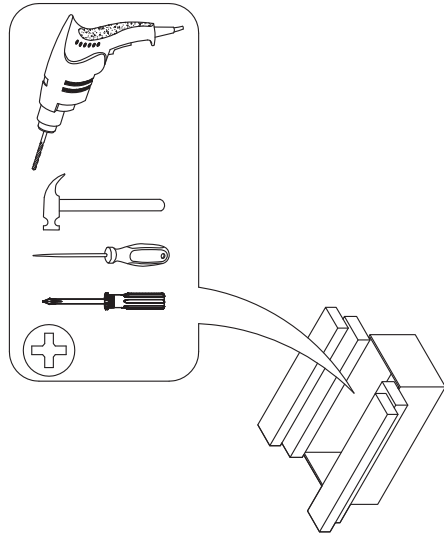

A	B	C	D
1	546x1998x16	2	1/1
2	545x468x16	1	1/1
3	545x468x16	1	1/1
4	1992x495x3	1	1/1
5	536x468x16	4	1/1

0037	4x25	x4	0035	4x20	x4	0228		x2	0016	D=5 MM	x2
			0032	4x13	x8	0005	H=2	x4	0045	8x30	x8
			0059		x45	0207		x4	0022		x8
						0079	Ø5	x8	0020		x8
			0063	M4x25	x1			x1	0101		x1
								x16			

furniture fittings art. 016 is used to pull together two cabinets

* - Due to different wall materials, we don't provide any mounting fittings. Please, contact specialized store in your neighborhood to find matching fittings.